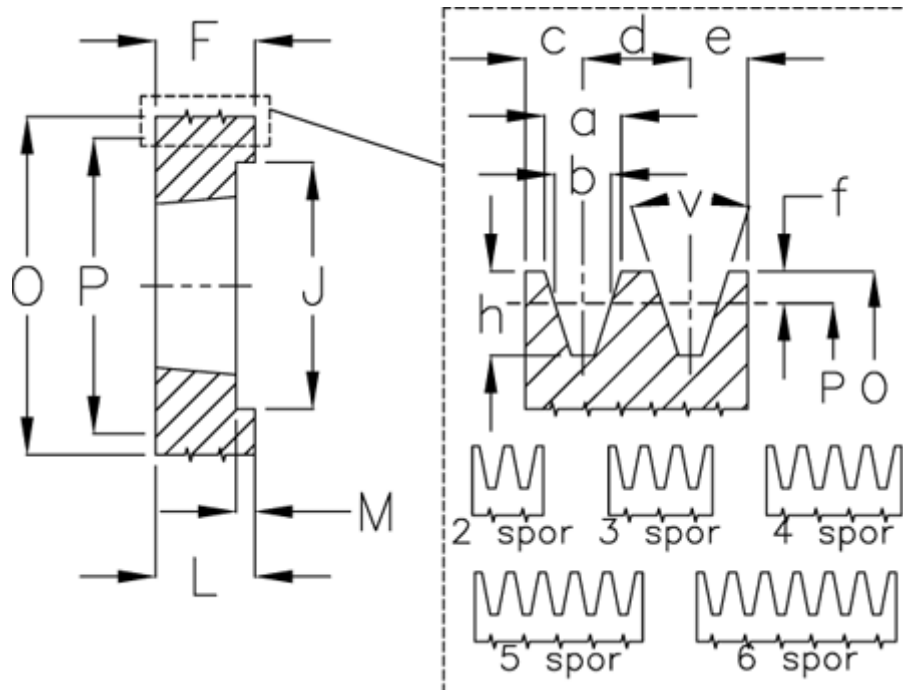

Article number: 604110010004

Description: V-belt pulley SPA 100/4 TL1615

Measures

a	= 12.7	For bush	= 1610	P	= 100
b	= 11.0	h	= 13.8	Type	= SPA
Bush ζ max	= 42	J	= 66	v	= 34 grader
c	= 10.0	K	= -		
d	= 15	L	= 38		
e	= 10.0	m	= 27.0		
f	= 2.8	Number of ribs	= 4		
F	= 65	O	= 105.5		